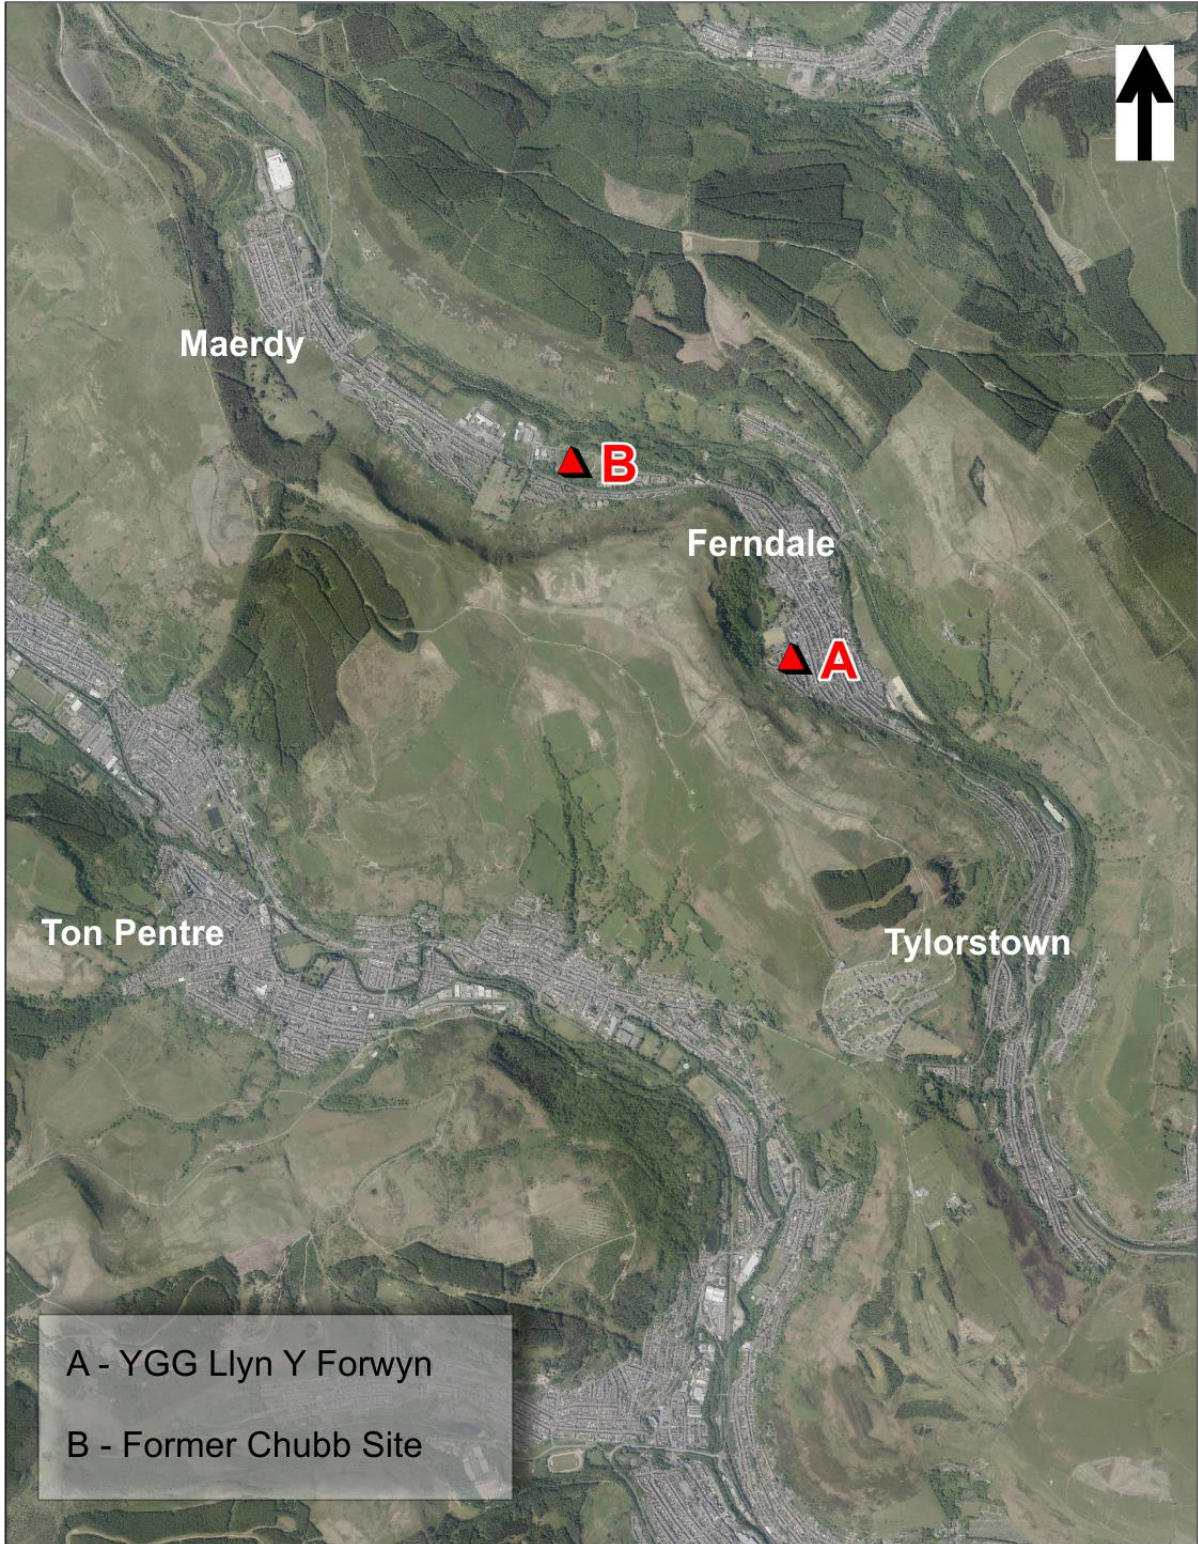

APPENDIX A

# Candidate Sites In Rhondda Fach

Map produced by Corporate Asset Data Team based on information supplied

Reproduced from Ordnance Survey with permission of the Controller of Her Majesty's Stationary Office (C) Crown copyright. Unauthorised reproduction infringes Crown copyright and may lead to prosecution/civil proceedings. LICENCE No LA 100023458, 2021